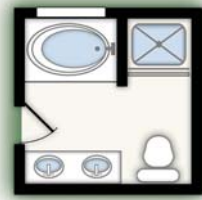

The **RICHLAND**

The Richland features:

1,401 square feet

3 Bedrooms

2 Bathrooms

Generous Owners Suite with Walk-In Closet

Kitchen with Breakfast Area & Breakfast Bar

Family Room

Smooth Ceilings

Two-Car Garage

Options Available

Capitol City
HOMES

www.CapitolCityHomes.net

The RICHLAND

Opt. Double Vanity & Shower in Master Bath

Opt Fireplace