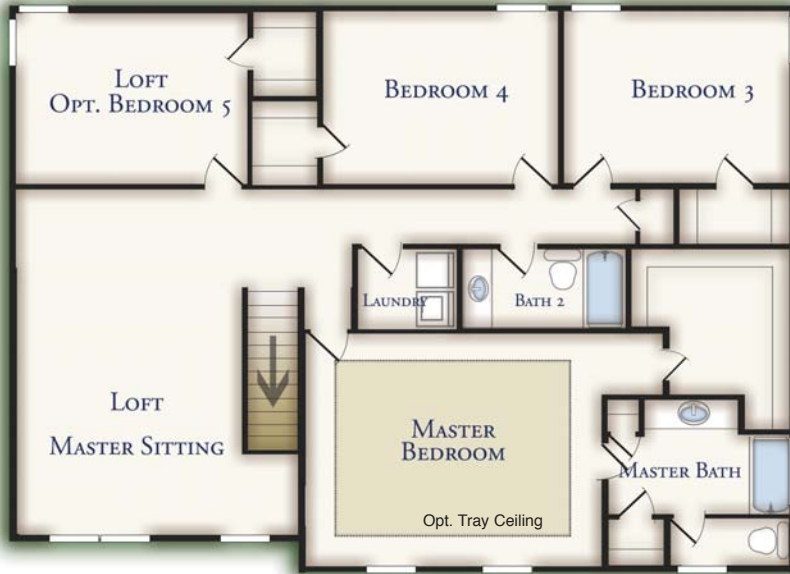

The LEXINGTON

The Lexington features:

2,804 square feet

Up to 7 Bedrooms

3 to 4 Bathrooms

Generous Owners Suite with Walk-In Closet

Large Kitchen with Dinette & Breakfast Bar

Formal Dining Room with Bay Window

Smooth Ceilings

Two-Car Garage

Options Available

The LEXINGTON

Opt Master Bath

Opt Balcony
Opt. Bath
Opt. Master Suite Are

Opt Bay Window