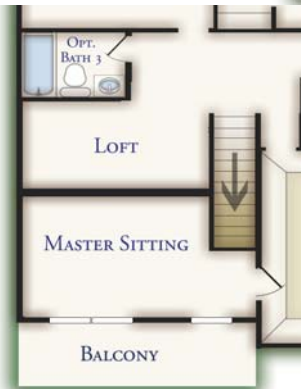

The LEXINGTON

The Lexington features:

2,804 square feet

Up to 7 Bedrooms

3 to 4 Bathrooms

Generous Owners Suite with Walk-In Closet

Large Kitchen with Dinette & Breakfast Bar

Formal Dining Room with Bay Window

Smooth Ceilings

Two-Car Garage

Options Available

The LEXINGTON

Opt Master Bath

Opt Balcony
Opt. Bath
Opt. Master Suite Are

Opt Bay Window