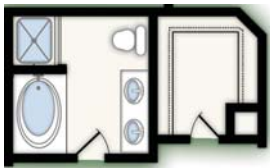

The **ASHLEY**

The Ashley features:

1,831 square feet

3 or 4 Bedrooms

2.5 Bathrooms

Owners Suite with Walk-In Closet

Kitchen with Dinette & Breakfast Bar

Formal Dining Room

Family Room

Smooth Ceilings

Two-Car Garage

Options Available

Capitol City
HOMES

www.CapitolCityHomes.net

The ASHLEY

Opt. Double Vanity & Shower in Master Bath

Opt Bay Window in Dining Area

Opt Bedroom

Opt Fireplace