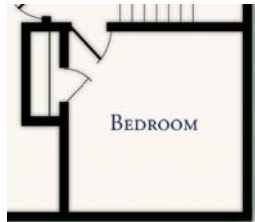

The **ASHLEY**

The Ashley features:

1,831 square feet

3 or 4 Bedrooms

2.5 Bathrooms

Owners Suite with Walk-In Closet

Kitchen with Dinette & Breakfast Bar

Formal Dining Room

Family Room

Smooth Ceilings

Two-Car Garage

Options Available

Capitol City
HOMES

www.CapitolCityHomes.net

The ASHLEY

Opt. Double Vanity & Shower in Master Bath

Opt Bay Window in Dining Area

Opt Bedroom

Opt Fireplace